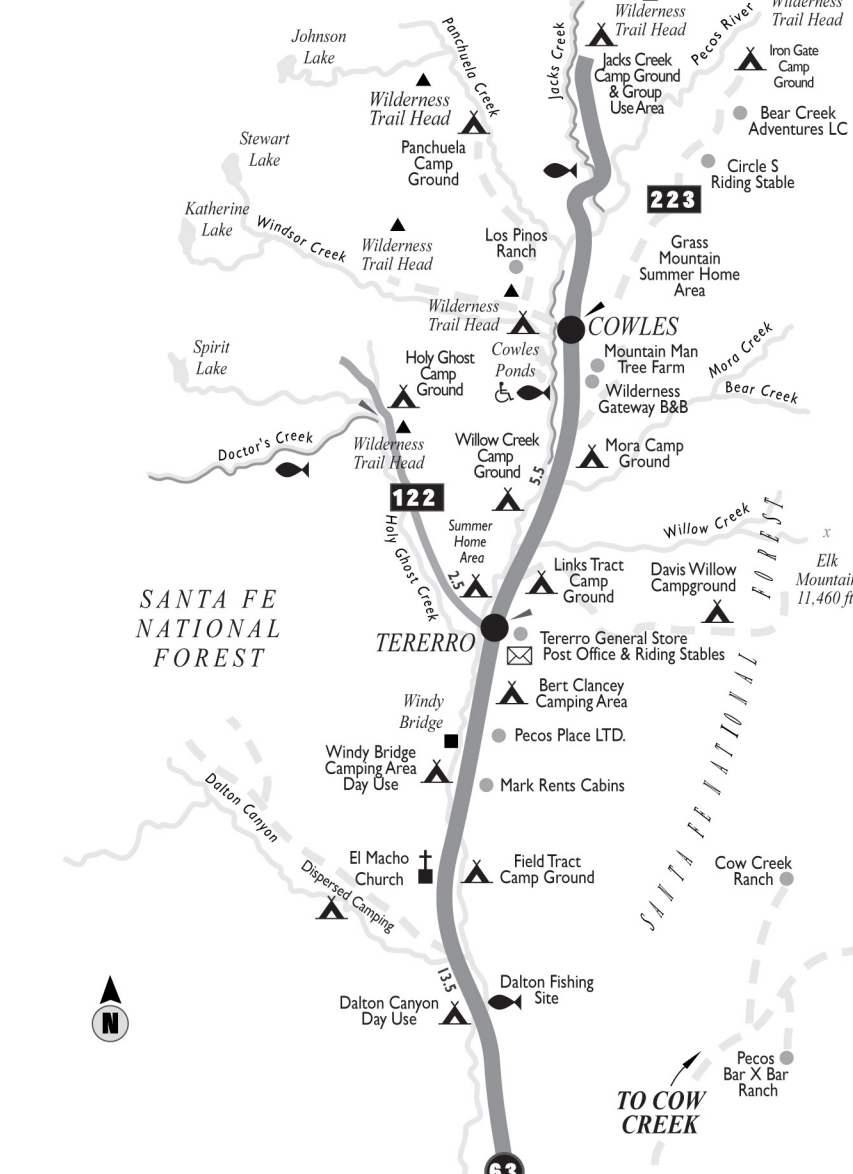

PECOS WILDERNESS

x Truchas Peak 13,103 ft.

HAMILTON MESA

SANTA FE NATIONAL FOREST

x Elk Mountain 11,460 ft.

TO COW CREEK

TO SANTA FE 29 mi.

TO LOWER COLONIAS

TO LAS VEGAS 46 mi.

TECUILTEPE (CAHILLI)